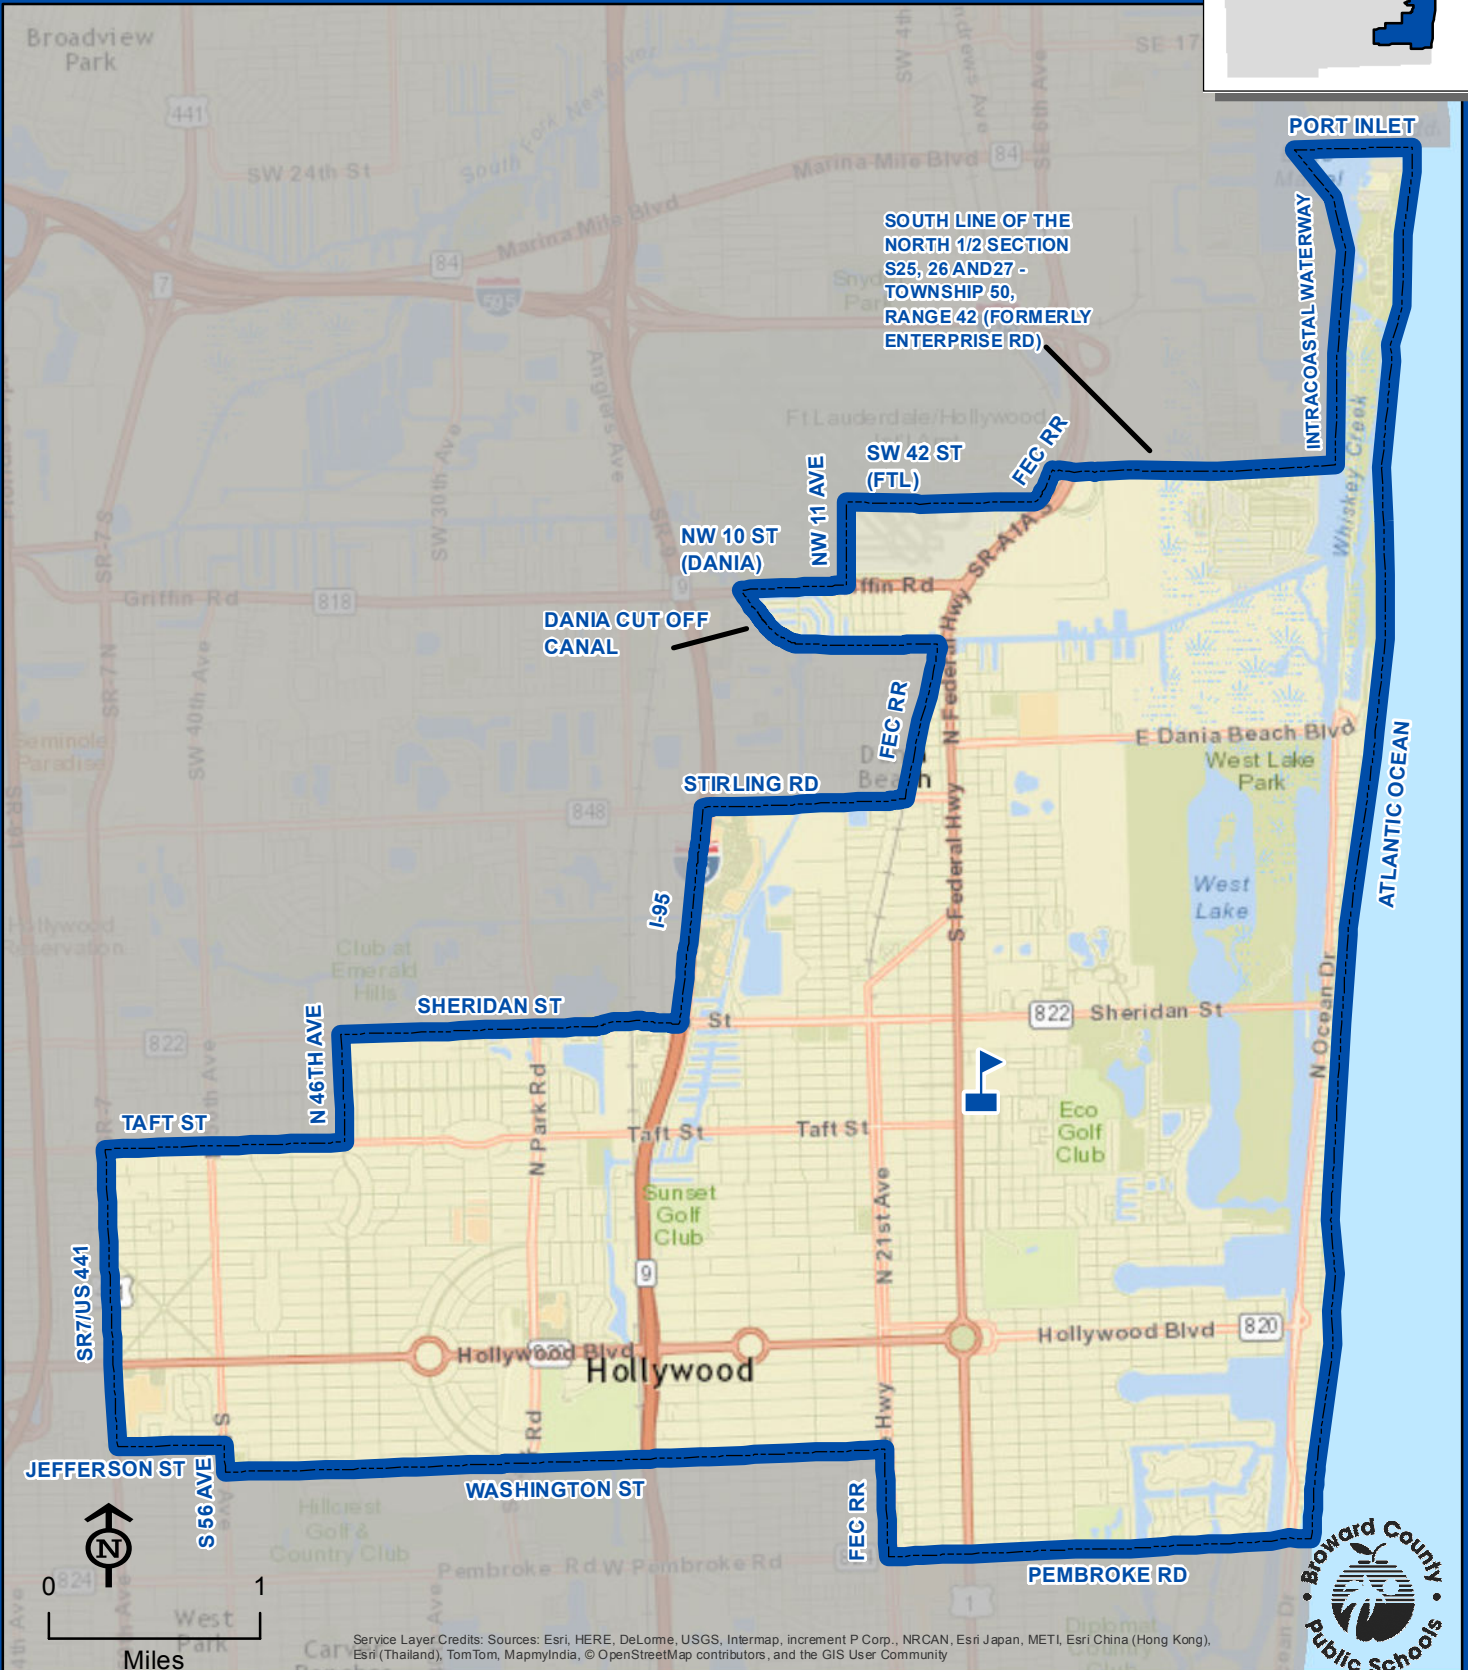

SOUTH BROWARD HIGH SCHOOL

1901 N FEDERAL HIGHWAY
HOLLYWOOD, FLORIDA 33020
754-323-1800

Innovative Program
Magnet School

THIS MAP IS FOR CONCEPTUAL PURPOSES ONLY AND SHOULD NOT BE USED FOR LEGAL BOUNDARY DETERMINATIONS